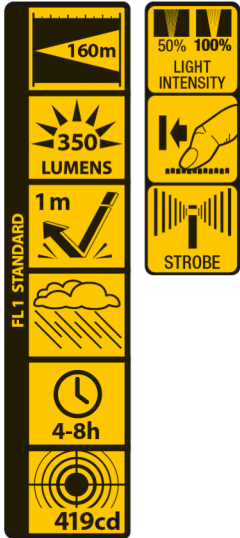

5 Watt LED Working Lamp • 350 Lumen Power

M-WKL-001YB-DU

Function	100% - 50% - Off - Stroboscope
LED Type	5 Watt LED
Light Output	350 lumens
Beam Distance	160m
Run Time	100% = 4h / 50% = 8h
Water Resistance	IP44
Material	Aluminium/plastic
Color	Black and yellow
Battery operated	3x AA Alkaline included
Dimensions	17.00cm x 13.20cm x 4.00cm
Packaging	1 piece in colorbox
EAN	0884620051631